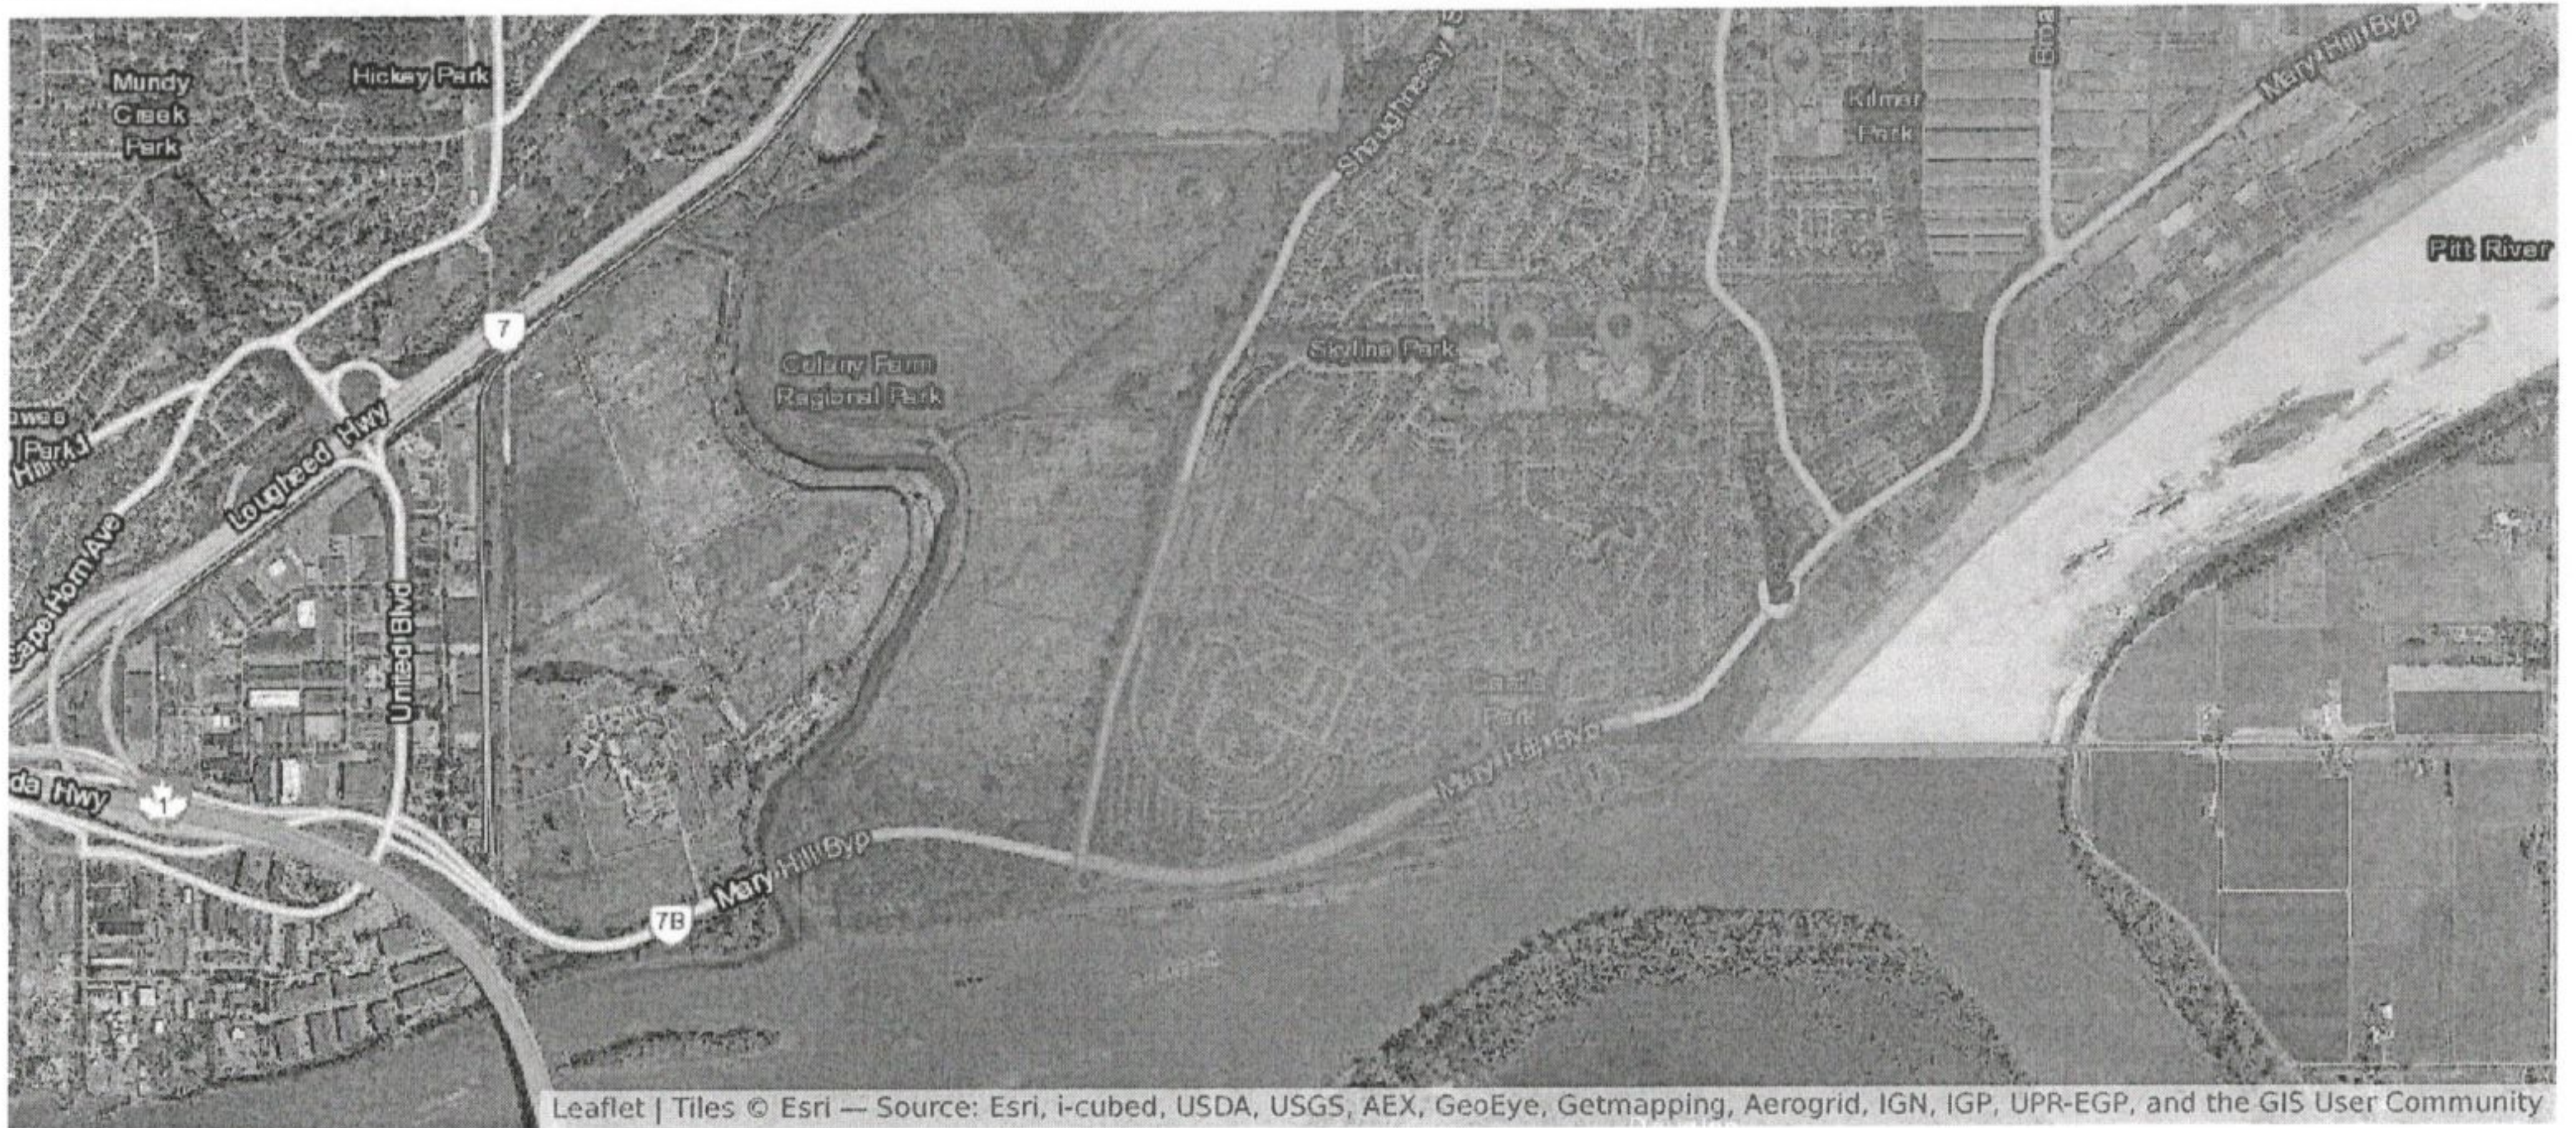

Nearest Schools with Ranking

Nearby Elementary Schools

| School's Name | Grades Covered | 2015-2016 Rating | 5-year Average Rating | 2015-2016 Rank | 5-year Average Rank | City | Special Notes/Programs | Walking Time | Distance | Driving Time | Transit Time |
|----------------|----------------|------------------|-----------------------|----------------|---------------------|----------------|------------------------|--------------|----------|--------------|--------------|
| Castle Park | K - 5 | 6.2 | 6.4 | 418/956 | 305/780 | Port Coquitlam | | 7 mins | 0.6 km | 2 mins | 7 mins |
| Hazel Trembath | K - 5 | 5.7 | 5.3 | 518/956 | 535/780 | Port Coquitlam | StrongStart | 17 mins | 1.3 km | 5 mins | 17 mins |
| Kilmer | K - 5 | 3.8 | 5.2 | 859/956 | 555/780 | Port Coquitlam | Early French Immersion | 27 mins | 2.3 km | 6 mins | 12 mins |
| Mary Hill | K - 5 | 5.7 | 5.2 | 518/956 | 555/780 | Port Coquitlam | Early French Immersion | 34 mins | 2.7 km | 7 mins | 25 mins |
| Central | K - 5 | 3.2 | 3.9 | 909/956 | 736/780 | Port Coquitlam | StrongStart | 42 mins | 3.3 km | 7 mins | 26 mins |